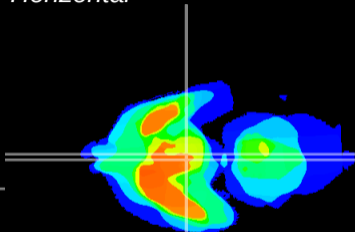

Coronal

Sagittal-R

Sagittal-L

ViBrism: CX19794
Horizontal

Arc