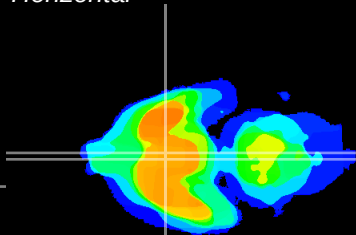

Coronal

Sagittal-R

Sagittal-L

ViBrism: CX19797
Horizontal

SCN