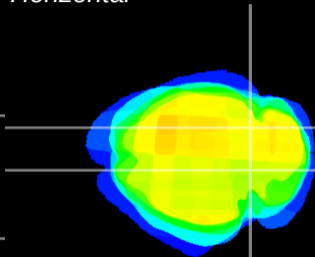

Coronal

Sagittal-R

Sagittal-L

ViBrism: CX19801
Horizontal

IC