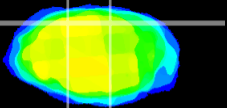

Coronal

Sagittal-R

Sagittal-L

ViBrism: CX19801
Horizontal

IC