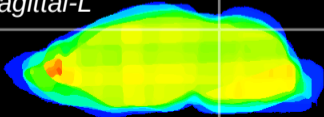

Coronal

Sagittal-R

Sagittal-L

ViBrism: CX19801
Horizontal

IC