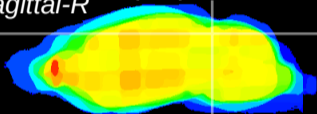

Coronal

Sagittal-R

Sagittal-L

ViBrism: CX19801
Horizontal

IC