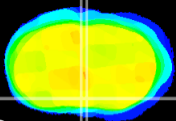

Coronal

Sagittal-R

Sagittal-L

ViBrism: CX19801
Horizontal

MPA