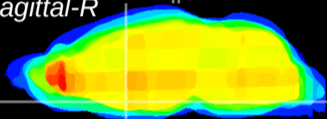

Coronal

Sagittal-R

Sagittal-L

ViBrism: CX19801
Horizontal

MPA