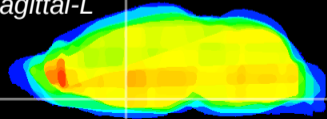

Coronal

Sagittal-R

Sagittal-L

ViBrism: CX19801
Horizontal

MPA