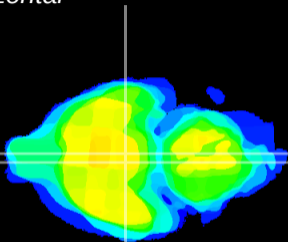

Coronal

Sagittal-R

Sagittal-L

ViBrism: CX19801
Horizontal

VMH