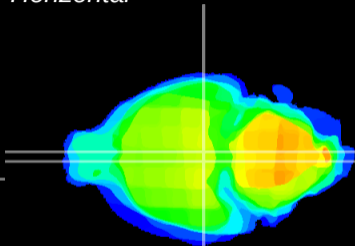

Coronal

Sagittal-R

Sagittal-L

ViBrism: CX19808
Horizontal

M