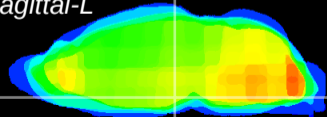

Coronal

Sagittal-R

Sagittal-L

ViBrism: CX19808
Horizontal

M