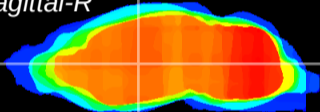

Coronal

Sagittal-R

Sagittal-L

ViBriSM: CX19810
Horizontal

VA/VL