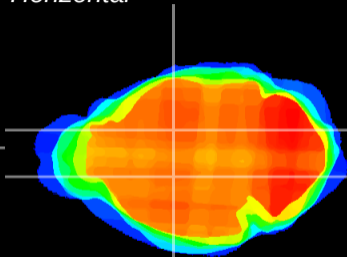

Coronal

Sagittal-R

Sagittal-L

ViBriSM: CX19810
Horizontal

VA/VL