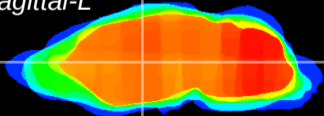

Coronal

Sagittal-R

Sagittal-L

ViBriSM: CX19810
Horizontal

VA/VL