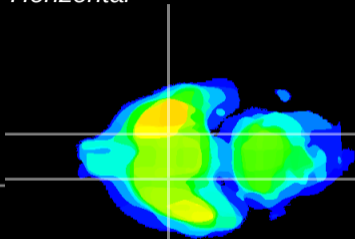

Coronal

Sagittal-R

Sagittal-L

ViBrism: CX19812
Horizontal

S0