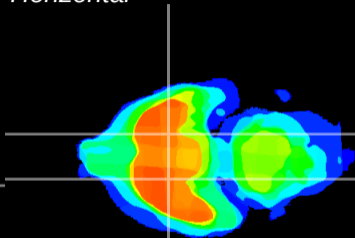

Coronal

Sagittal-R

Sagittal-L

ViBrism: CX19813
Horizontal

S0