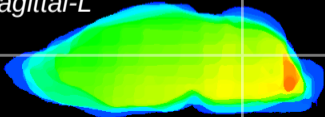

Coronal

Sagittal-R

Sagittal-L

ViBrism: CX19816
Horizontal

Cb nucleus