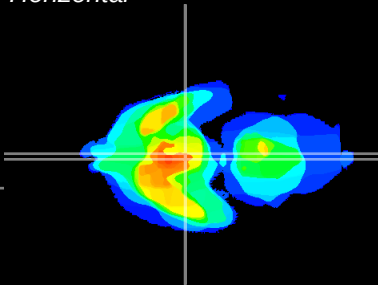

Coronal

Sagittal-R

Sagittal-L

ViBrism: CX19819
Horizontal

Arc