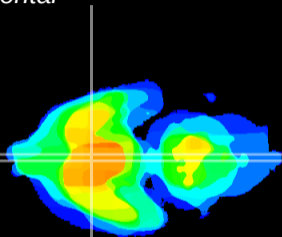

Coronal

Sagittal-R

Sagittal-L

ViBrism: CX19825
Horizontal

SCN