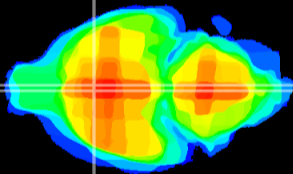

Coronal

Sagittal-R

Sagittal-L

ViBrism: CX19831
Horizontal

MPA