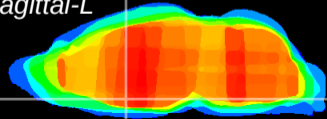

Coronal

Sagittal-R

Sagittal-L

ViBrism: CX19831
Horizontal

MPA