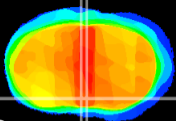

Coronal

Sagittal-R

Sagittal-L

ViBrism: CX19831
Horizontal

MPA