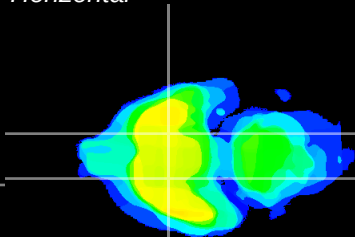

Coronal

Sagittal-R

Sagittal-L

ViBrisM: CX19832
Horizontal

S0