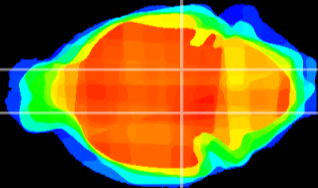

Coronal

Sagittal-R

Sagittal-L

ViBrism: CX19837
Horizontal

SN