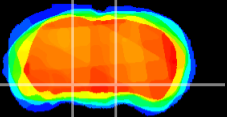

Coronal

Sagittal-R

Sagittal-L

ViBrism: CX19837
Horizontal

SN