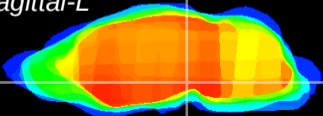

Coronal

Sagittal-R

Sagittal-L

ViBrism: CX19837
Horizontal

SN