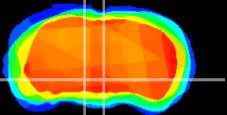

Coronal

Sagittal-R

Sagittal-L

ViBrism: CX19837
Horizontal

VTA