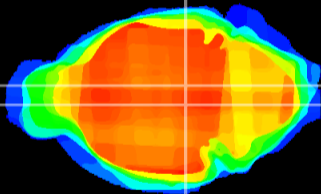

Coronal

Sagittal-R

Sagittal-L

ViBrism: CX19837
Horizontal

VTA