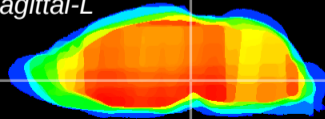

Coronal

Sagittal-R

Sagittal-L

ViBrism: CX19837
Horizontal

VTA