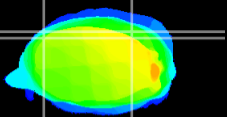

Coronal

Sagittal-R

Sagittal-L

ViBrism: CX19838
Horizontal

Cb lobe