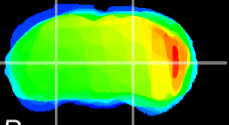

Coronal

Sagittal-R

Sagittal-L

ViBrism: CX19838
Horizontal

MG