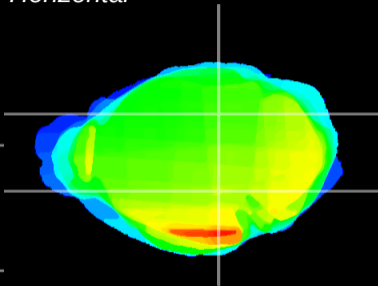

Coronal

Sagittal-R

Sagittal-L

ViBrism: CX19838
Horizontal

MG