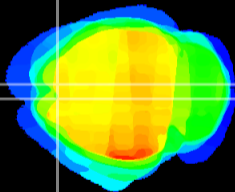

Coronal

Sagittal-R

Sagittal-L

ViBrism: CX19839
Horizontal

Cx motor