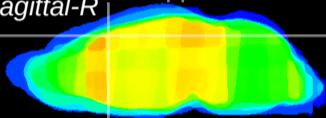

Coronal

Sagittal-R

Sagittal-L

ViBrism: CX19839
Horizontal

Cx motor