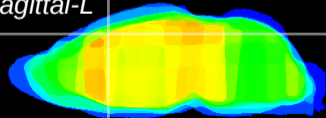

Coronal

Sagittal-R

Sagittal-L

ViBrism: CX19839
Horizontal

Cx motor