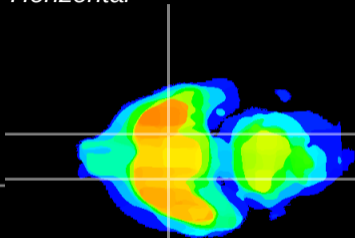

Coronal

Sagittal-R

Sagittal-L

ViBrism: CX19845
Horizontal

S0