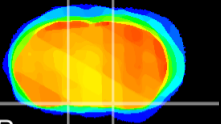

Coronal

Sagittal-R

Sagittal-L

ViBrism: CX19845
Horizontal

S0