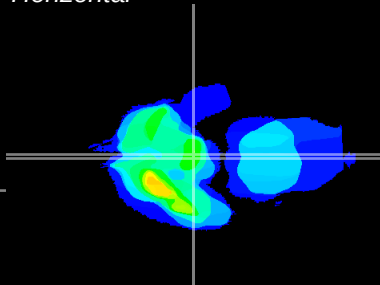

Coronal

Sagittal-R

Sagittal-L

ViBrism: CX19850
Horizontal

ME