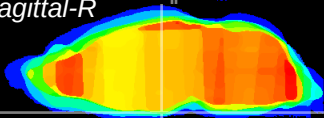

Coronal

Sagittal-R

Sagittal-L

ViBrism: CX19850
Horizontal

ME