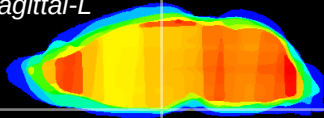

Coronal

Sagittal-R

Sagittal-L

ViBrism: CX19850
Horizontal

ME