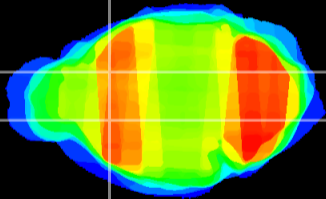

Coronal

Sagittal-R

Sagittal-L

ViBrism: CX19851
Horizontal

CPU medial