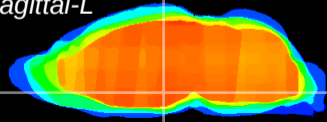

Coronal

Sagittal-R

Sagittal-L

ViBrism: CX19852
Horizontal

DM