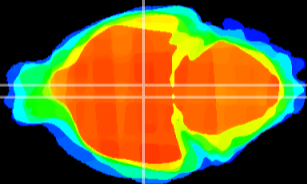

Coronal

Sagittal-R

Sagittal-L

ViBrism: CX19852
Horizontal

DM