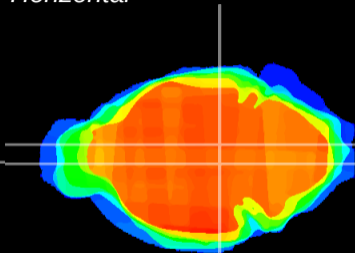

Coronal

Sagittal-R

Sagittal-L

ViBrism: CX19852
Horizontal

VTA