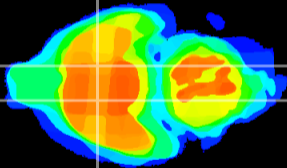

Coronal

Sagittal-R

Sagittal-L

ViBrism: CX19857
Horizontal

LH