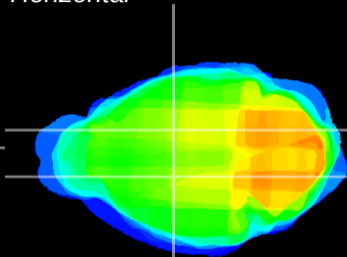

Coronal

Sagittal-R

Sagittal-L

ViBrism: CX19858
Horizontal

VA/VL