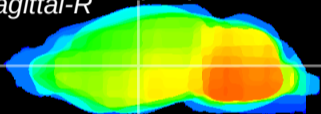

Coronal

Sagittal-R

Sagittal-L

ViBrism: CX19858
Horizontal

VA/VL