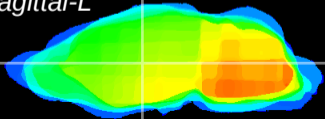

Coronal

Sagittal-R

Sagittal-L

ViBrism: CX19858
Horizontal

VA/VL