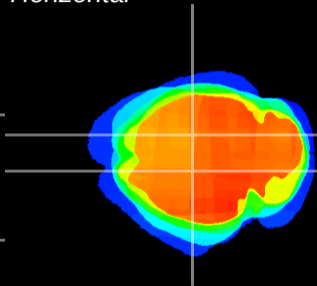

Coronal

Sagittal-R

Sagittal-L

ViBrism: CX19866
Horizontal

CA1