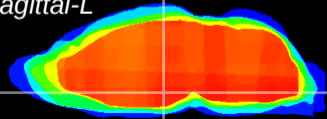

Coronal

Sagittal-R

Sagittal-L

ViBrism: CX19869
Horizontal

DM