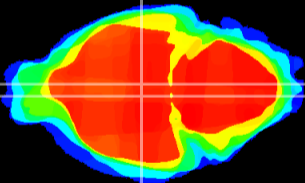

Coronal

Sagittal-R

Sagittal-L

ViBrism: CX19869
Horizontal

DM