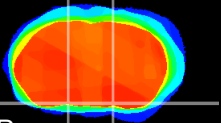

Coronal

Sagittal-R

Sagittal-L

ViBrism: CX19869  
Horizontal

S0