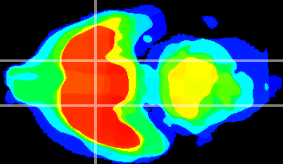

Coronal

Sagittal-R

Sagittal-L

ViBrism: CX19869  
Horizontal

S0