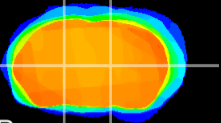

Coronal

Sagittal-R

Sagittal-L

ViBriSM: CX19871
Horizontal

VA/VL