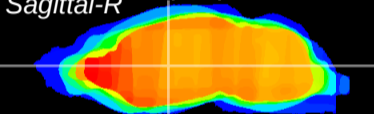

Coronal

Sagittal-R

Sagittal-L

ViBriSM: CX19871
Horizontal

VA/VL