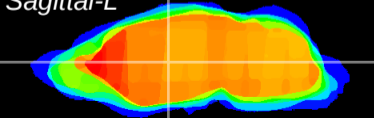

Coronal

Sagittal-R

Sagittal-L

ViBriSM: CX19871
Horizontal

VA/VL