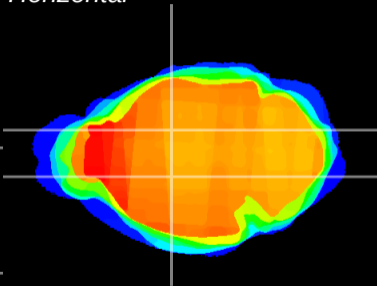

Coronal

Sagittal-R

Sagittal-L

ViBriSM: CX19871
Horizontal

VA/VL