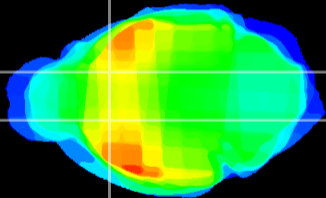

*Coronal*

*Sagittal-R*

*Sagittal-L*

ViBrism: CX19895  
*Horizontal*

CPU medial