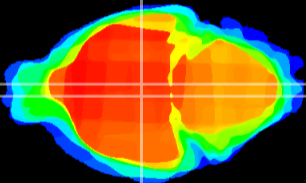

Coronal

Sagittal-R

Sagittal-L

ViBrism: CX19900
Horizontal

DM