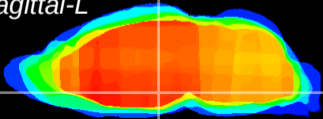

Coronal

Sagittal-R

Sagittal-L

ViBrism: CX19900
Horizontal

DM