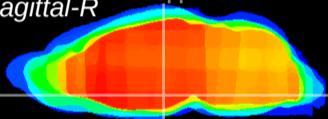

Coronal

Sagittal-R

Sagittal-L

ViBrism: CX19900
Horizontal

DM