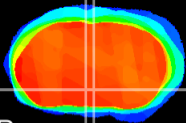

Coronal

Sagittal-R

Sagittal-L

ViBriSm: CX19900
Horizontal

Pa