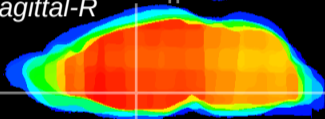

Coronal

Sagittal-R

Sagittal-L

ViBriSm: CX19900
Horizontal

Pa