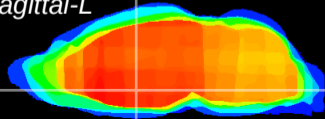

Coronal

Sagittal-R

Sagittal-L

ViBriSm: CX19900
Horizontal

Pa