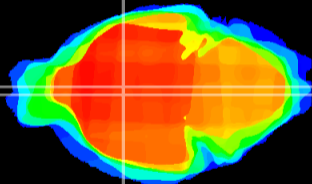

Coronal

Sagittal-R

Sagittal-L

ViBriSm: CX19900
Horizontal

Pa