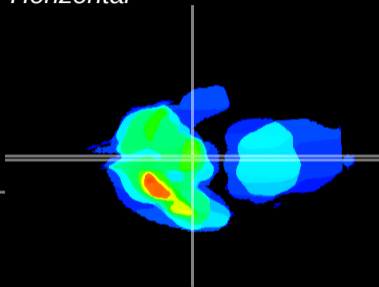

Coronal

Sagittal-R

Sagittal-L

ViBrism: CX19901
Horizontal

ME