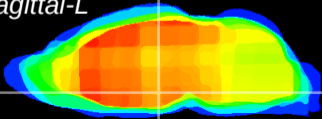

Coronal

Sagittal-R

Sagittal-L

ViBrism: CX19903
Horizontal

DM