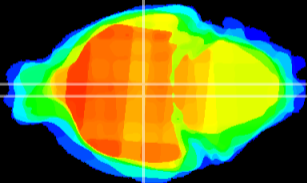

Coronal

Sagittal-R

Sagittal-L

ViBrism: CX19903
Horizontal

DM