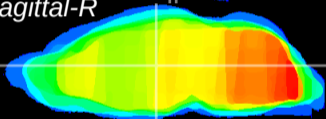

Coronal

Sagittal-R

Sagittal-L

ViBrism: CX19906
Horizontal

MD