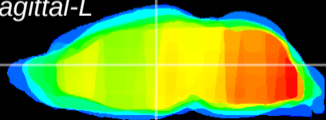

Coronal

Sagittal-R

Sagittal-L

ViBrism: CX19906
Horizontal

MD