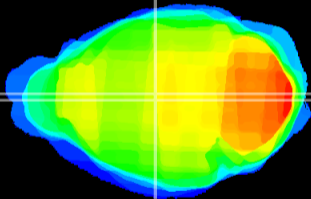

Coronal

Sagittal-R

Sagittal-L

ViBrism: CX19906
Horizontal

MD