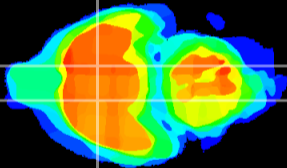

Coronal

Sagittal-R

Sagittal-L

ViBrism: CX19907
Horizontal

LH