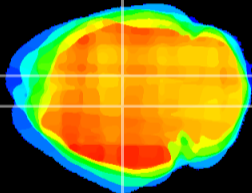

Coronal

Sagittal-R

Sagittal-L

ViBrism: CX19912
Horizontal

DG