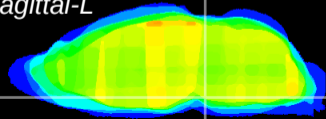

Coronal

Sagittal-R

Sagittal-L

ViBrism: CX19916
Horizontal

Pn