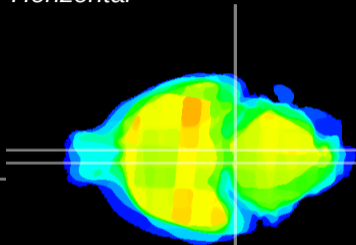

Coronal

Sagittal-R

Sagittal-L

ViBrism: CX19916
Horizontal

Pn