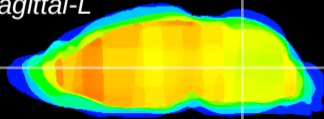

Coronal

Sagittal-R

Sagittal-L

ViBrism: CX19919
Horizontal

MVe