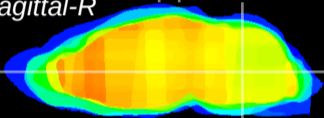

Coronal

Sagittal-R

Sagittal-L

ViBrism: CX19919
Horizontal

MVe