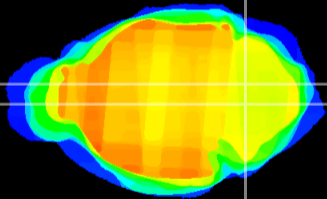

Coronal

Sagittal-R

Sagittal-L

ViBrism: CX19919
Horizontal

MVe