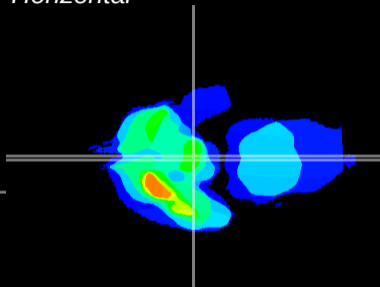

Coronal

Sagittal-R

Sagittal-L

ViBrism: CX19920
Horizontal

ME