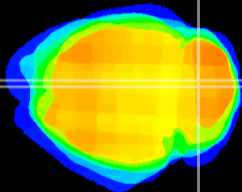

Coronal

Sagittal-R

Sagittal-L

ViBrism: CX19925
Horizontal

Cb vermis