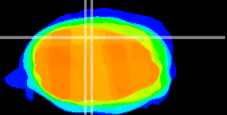

Coronal

Sagittal-R

Sagittal-L

ViBrism: CX19925
Horizontal

Cb vermis