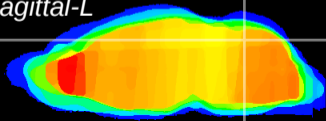

Coronal

Sagittal-R

Sagittal-L

ViBrism: CX19925
Horizontal

Cb vermis