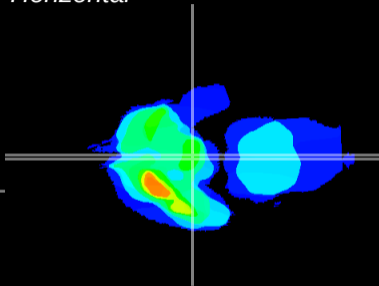

Coronal

Sagittal-R

Sagittal-L

ViBrism: CX19925
Horizontal

ME