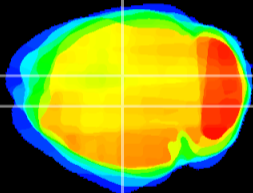

Coronal

Sagittal-R

Sagittal-L

ViBrism: CX19926
Horizontal

DG