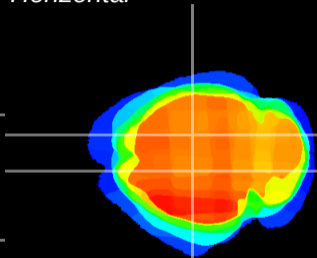

Coronal

Sagittal-R

Sagittal-L

ViBrism: CX19929
Horizontal

CA1