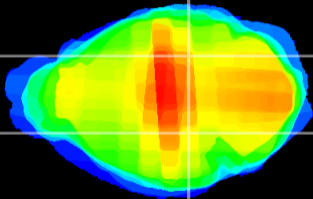

Coronal

Sagittal-R

Sagittal-L

ViBrisM: CX19933
Horizontal

MG