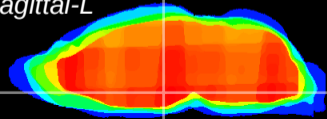

Coronal

Sagittal-R

Sagittal-L

ViBrism: CX19936
Horizontal

DM