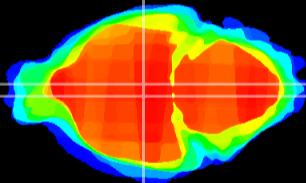

Coronal

Sagittal-R

Sagittal-L

ViBrism: CX19936
Horizontal

DM