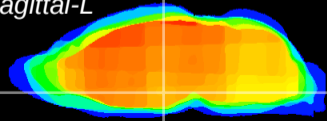

Coronal

Sagittal-R

Sagittal-L

ViBrism: CX19940
Horizontal

DM