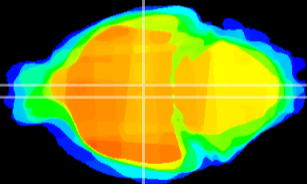

Coronal

Sagittal-R

Sagittal-L

ViBrism: CX19940
Horizontal

DM