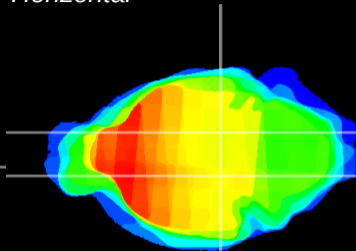

Coronal

Sagittal-R

Sagittal-L

ViBrism: CX19941
Horizontal

SN