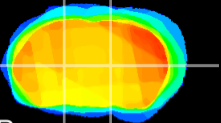

Coronal

Sagittal-R

Sagittal-L

ViBrism: CX19947  
Horizontal

VA/VL