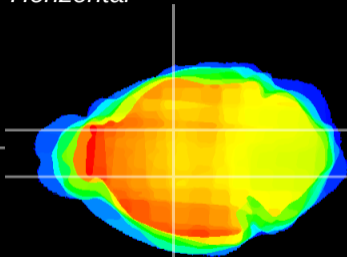

Coronal

Sagittal-R

Sagittal-L

ViBrism: CX19947  
Horizontal

VA/VL