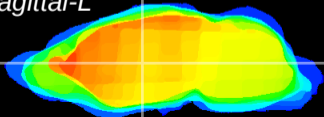

Coronal

Sagittal-R

Sagittal-L

ViBrism: CX19947  
Horizontal

VA/VL